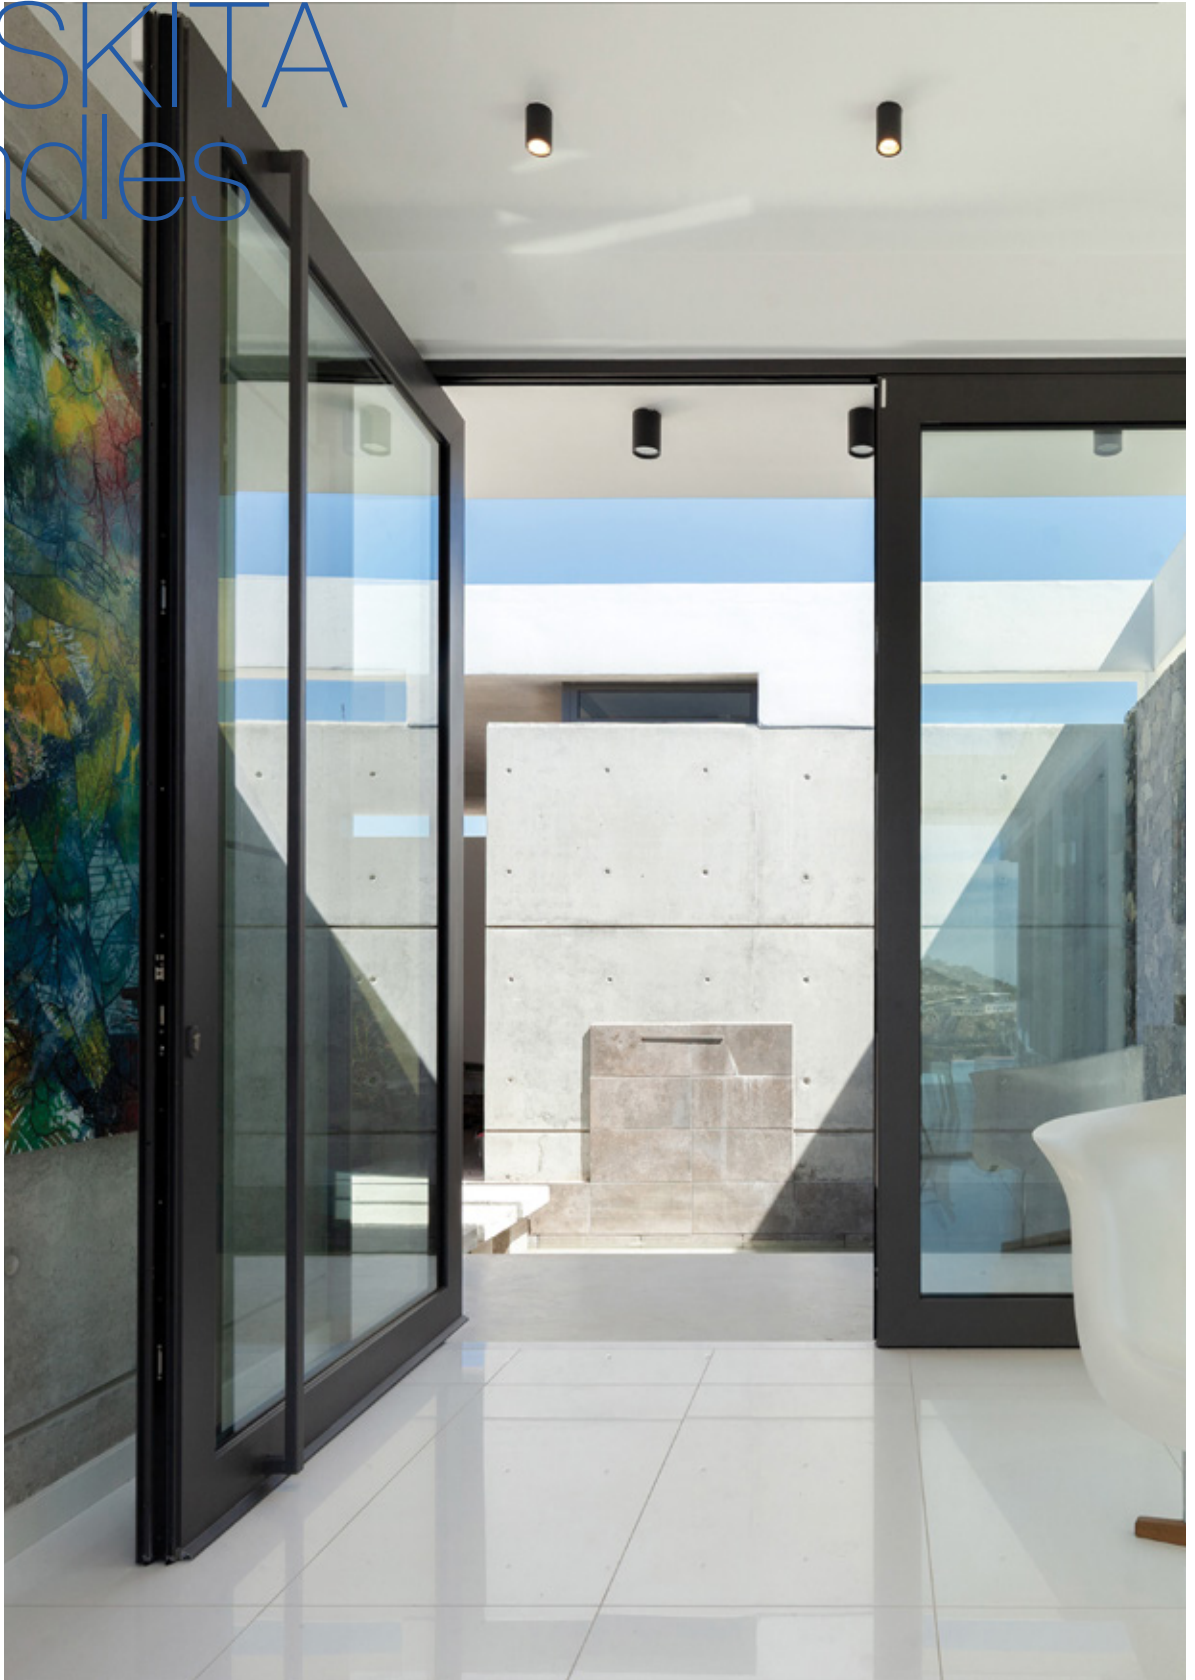

MUSKITA Handles

Πλήρως προσαρμόσιμες σε μήκος και χρώμα, οι χειρολαβές των θυρών εισόδου έχουν αποδειχθεί ως μια από τις καλύτερες λύσεις για σύγχρονα κτίρια ή κατοικίες. Κατασκευασμένες από 100% αλουμίνιο, οι χειρολαβές μας έχουν σχεδιαστεί για να ικανοποιούν κάθε στυλ και προτίμηση με μοντέρνα ορθογώνια ή στρογγυλεμένα σχέδια, με ποιότητα που διαρκεί μια ζωή.

Fully customizable in length and finish, our entrance door handles have proven themselves as one of the finest solutions for modern buildings or homes.

The handles are designed to satisfy every style and preference with modern rectangular or rounded designs, while their solid aluminium structure means they are made to last a lifetime.