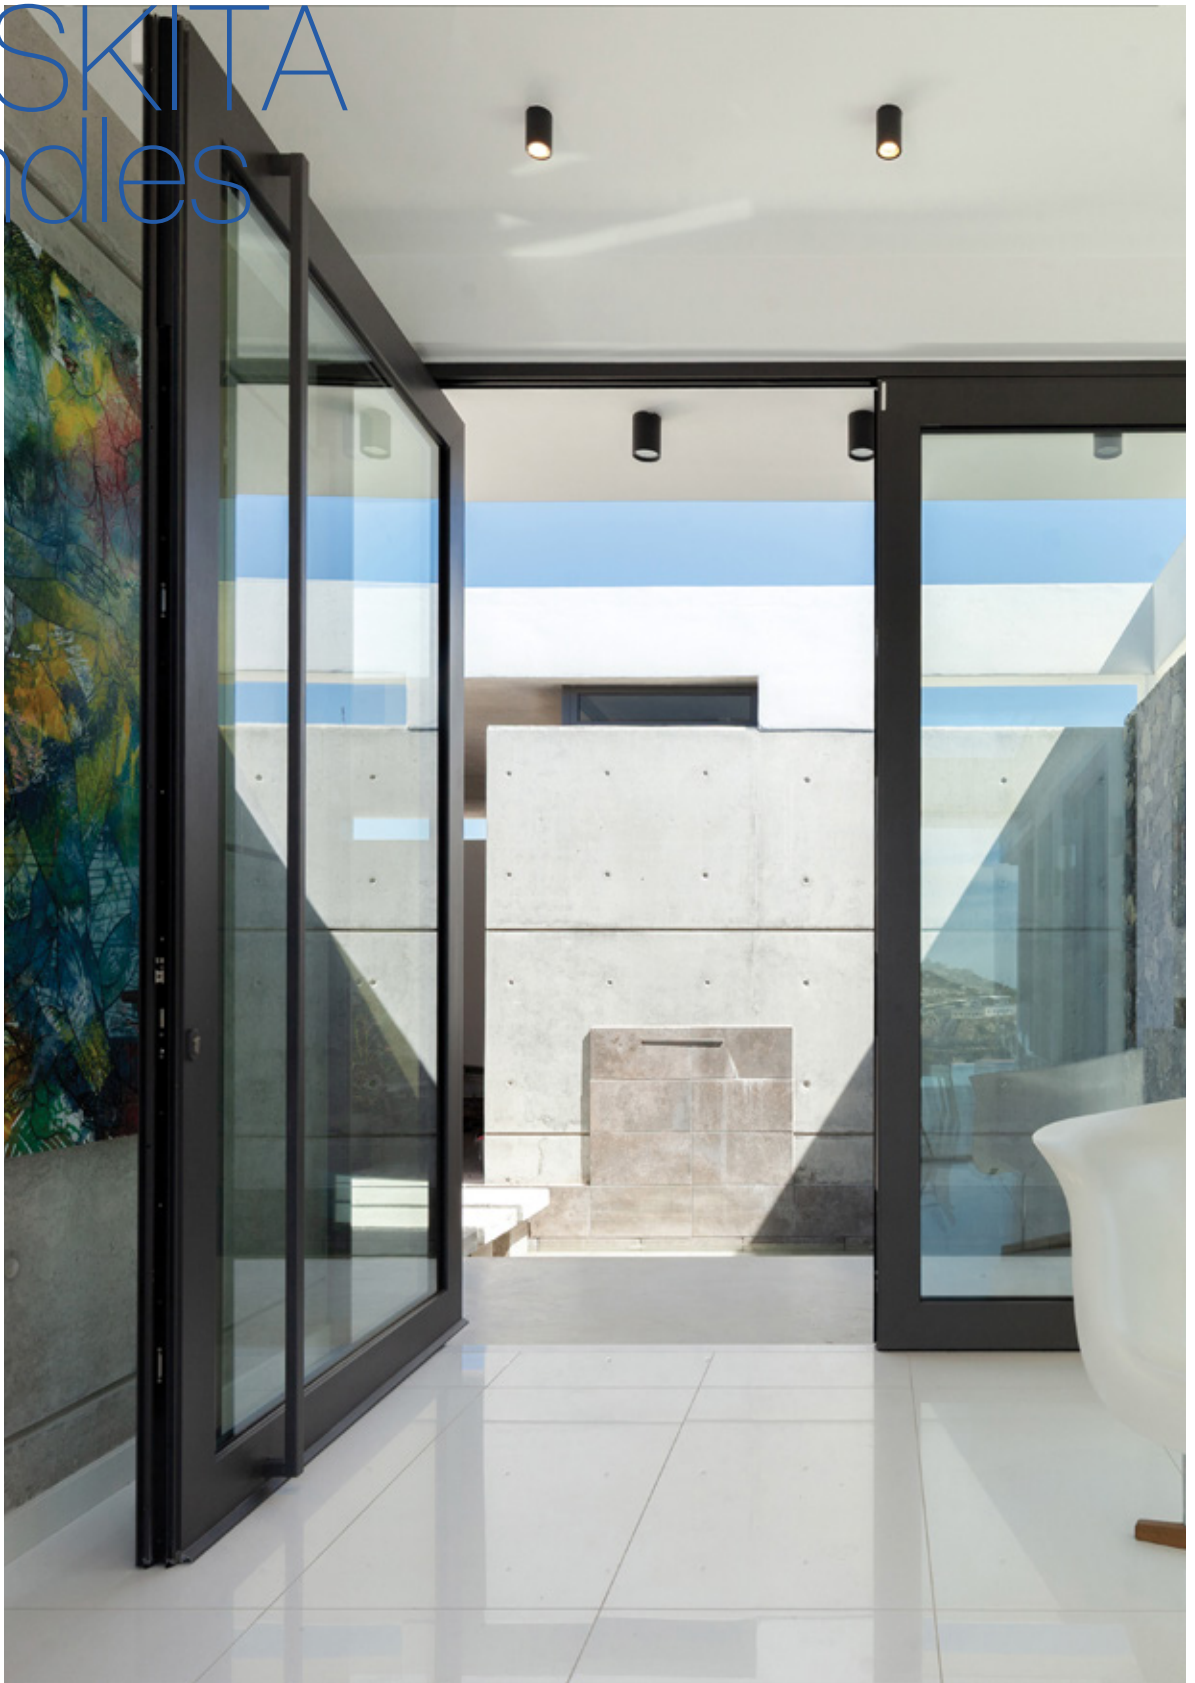

MUSKITA Handles

Πλήρως προσαρμόσιμες σε μήκος και χρώμα, οι χειρολαβές των θυρών εισόδου έχουν αποδειχθεί ως μια από τις καλύτερες λύσεις για σύγχρονα κτίρια ή κατοικίες. Κατασκευασμένες από 100% αλουμίνιο, οι χειρολαβές μας έχουν σχεδιαστεί για να ικανοποιούν κάθε στυλ και προτίμηση με μοντέρνα ορθογώνια ή στρογγυλεμένα σχέδια, με ποιότητα που διαρκεί μια ζωή.

Fully customizable in length and finish, our entrance door handles have proven themselves as one of the finest solutions for modern buildings or homes.

The handles are designed to satisfy every style and preference with modern rectangular or rounded designs, while their solid aluminium structure means they are made to last a lifetime.